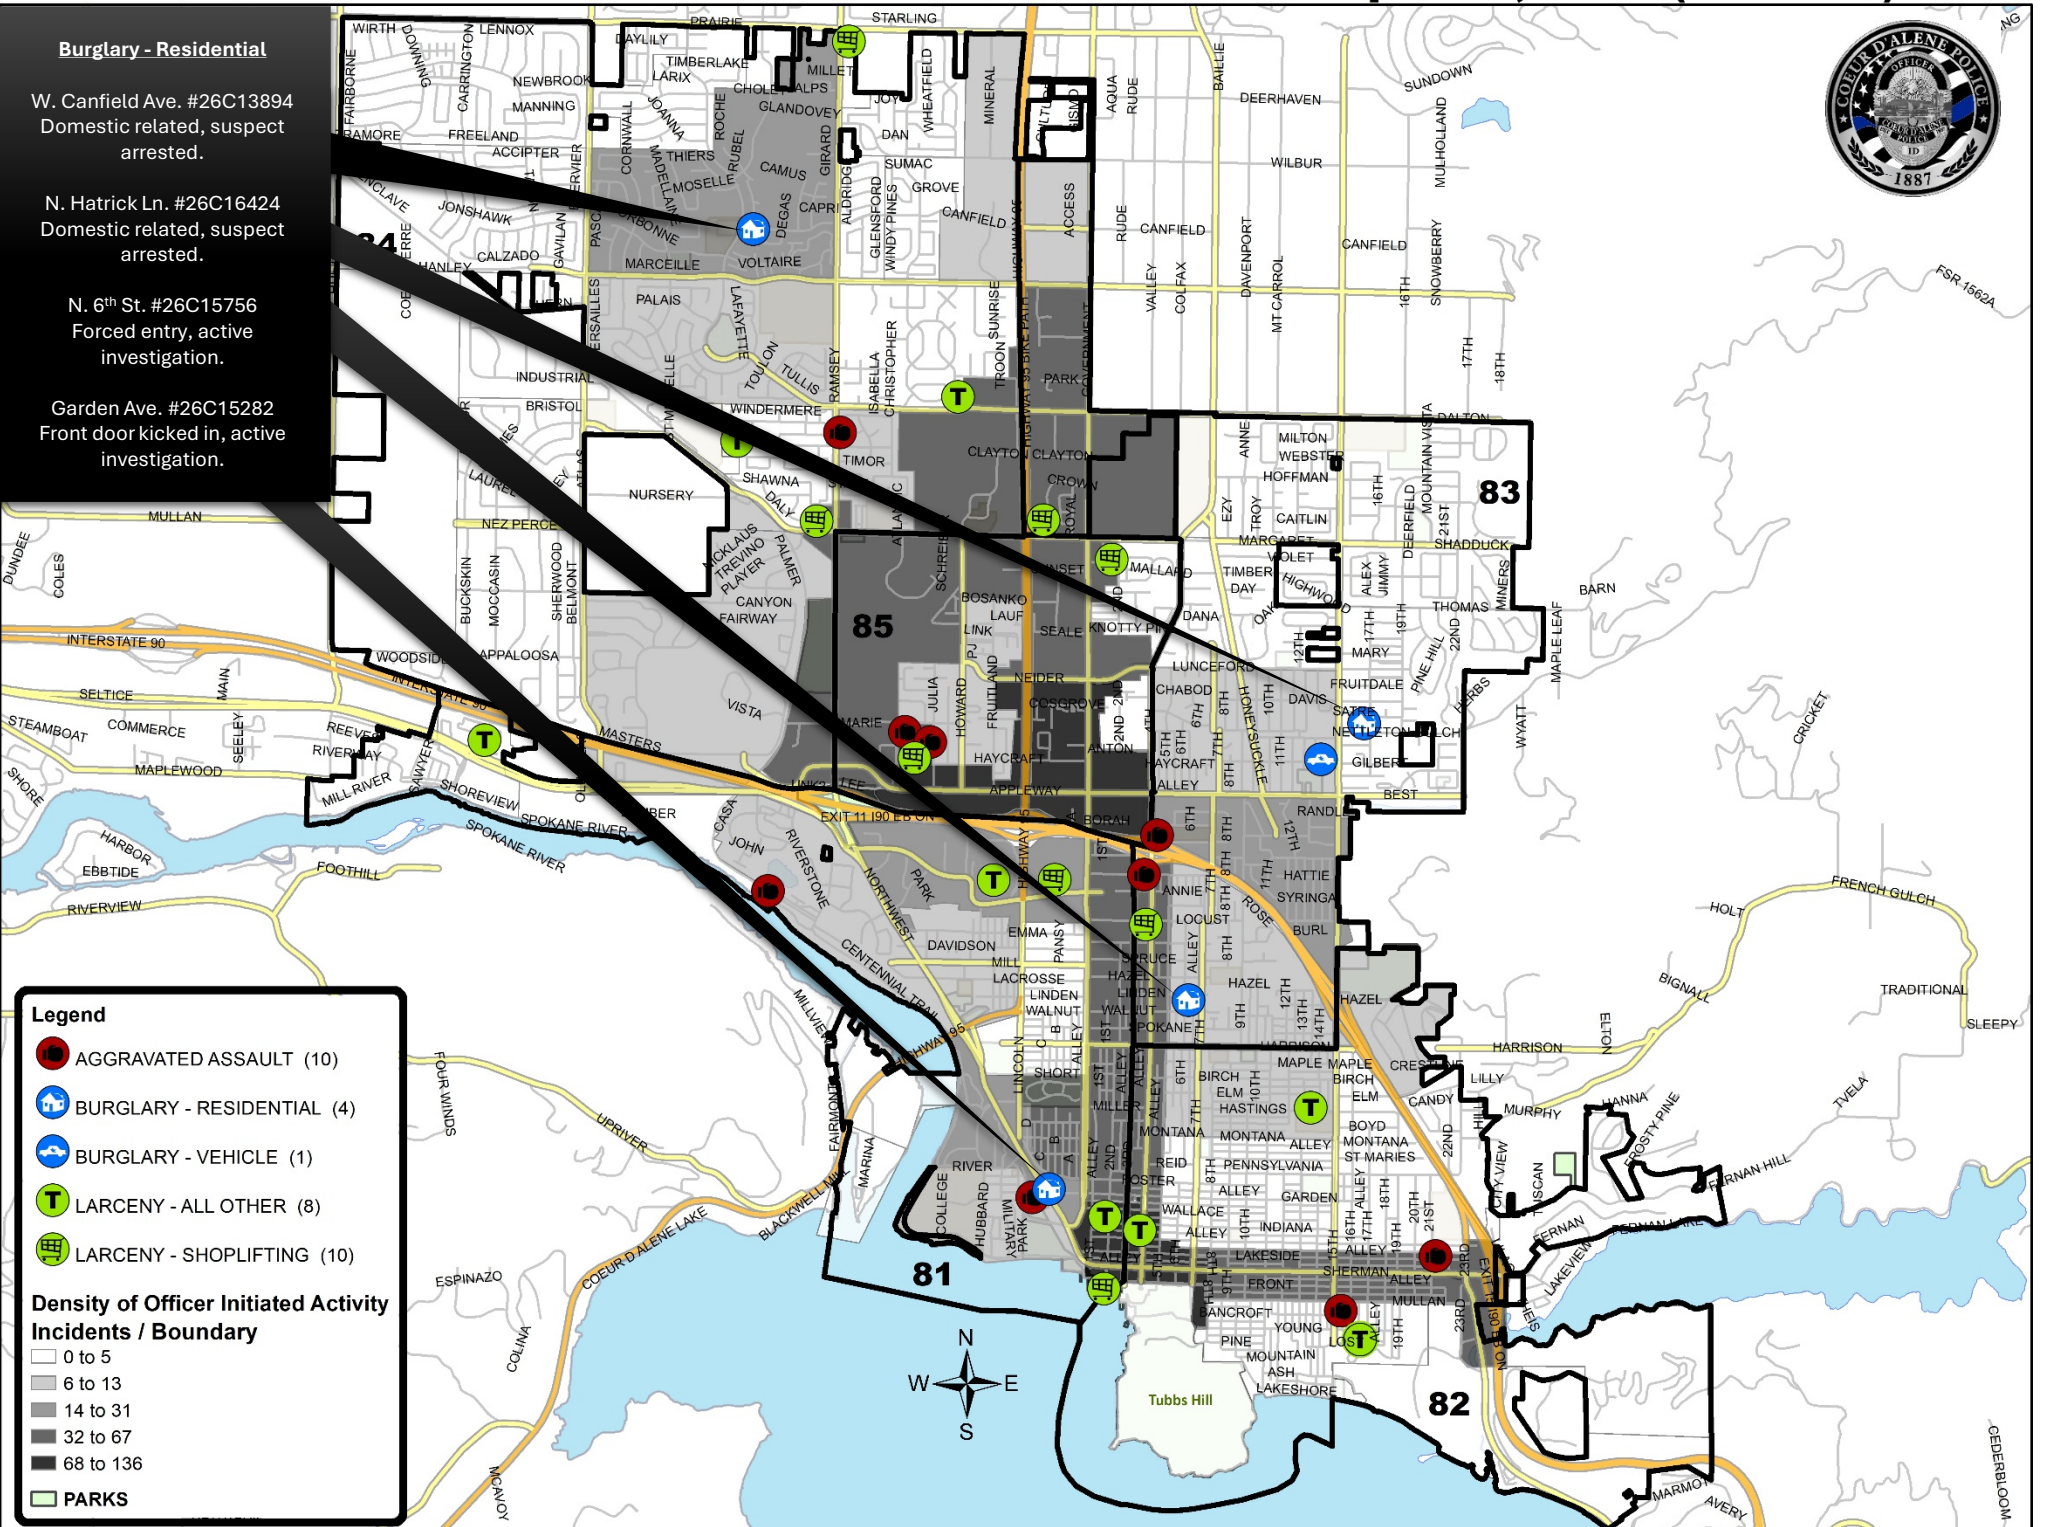

Coeur d'Alene Police Part One Crimes: March 26 - April 22, 2026 (4 Weeks)

Burglary - Residential

W. Canfield Ave. #26C13894
Domestic related, suspect arrested.

N. Hatrick Ln. #26C16424
Domestic related, suspect arrested.

N. 6th St. #26C15756
Forced entry, active investigation.

Garden Ave. #26C15282
Front door kicked in, active investigation.

Legend

- AGGRAVATED ASSAULT (10)
- BURGLARY - RESIDENTIAL (4)
- BURGLARY - VEHICLE (1)
- LARCENY - ALL OTHER (8)
- LARCENY - SHOPLIFTING (10)

Density of Officer Initiated Activity Incidents / Boundary

- 0 to 5
- 6 to 13
- 14 to 31
- 32 to 67
- 68 to 136

PARKS