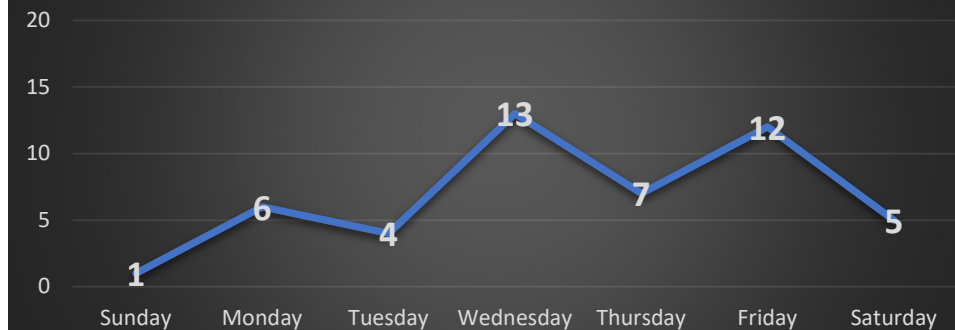

Accidents by Day of Week