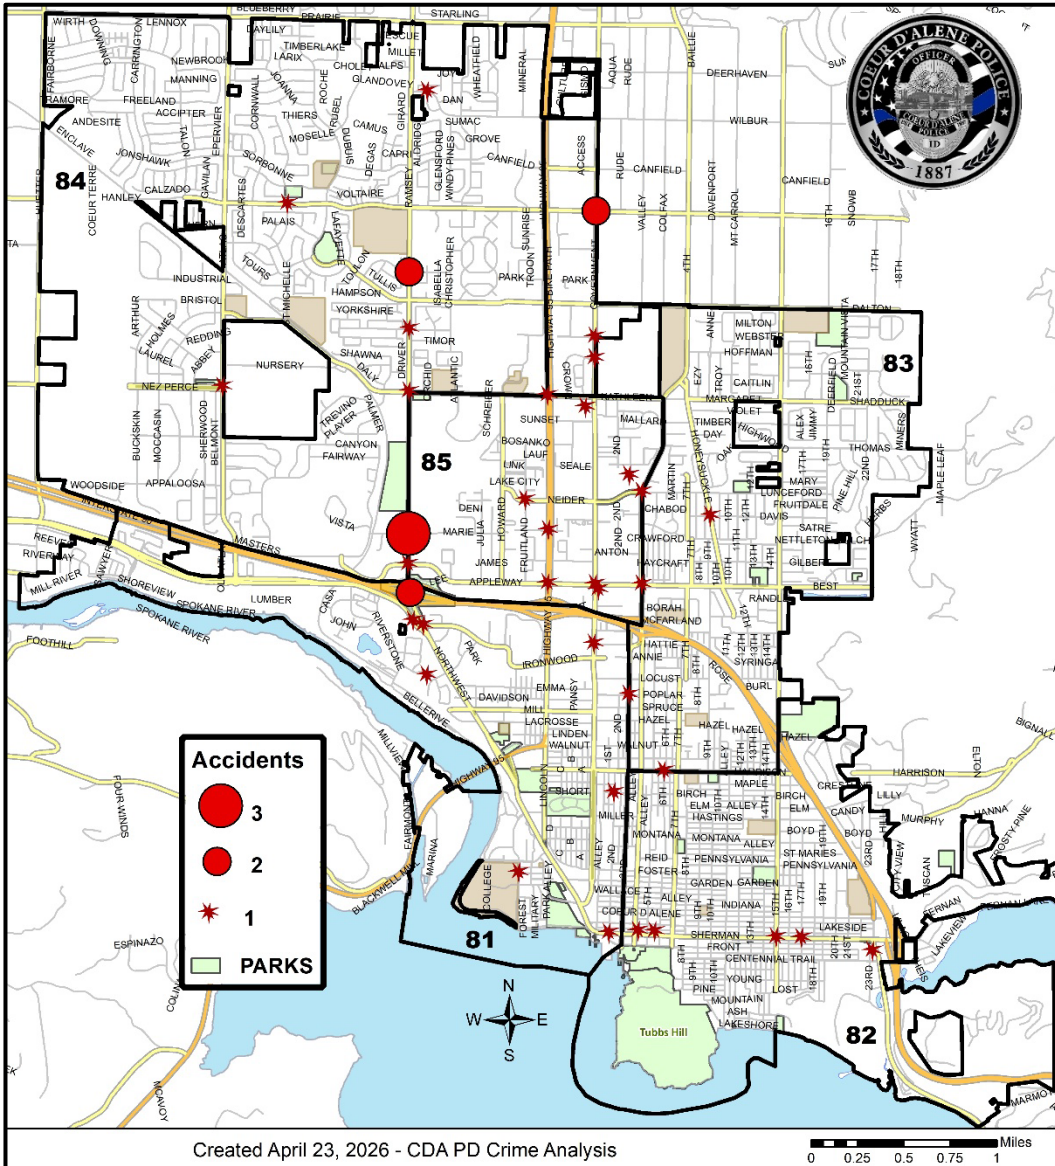

# Coeur d'Alene Police Part One Crimes: March 26 - April 22, 2026 (4 Weeks)

**Burglary - Residential**

W. Canfield Ave. #26C13894  
Domestic related, suspect arrested.

N. Hatrick Ln. #26C16424  
Domestic related, suspect arrested.

N. 6<sup>th</sup> St. #26C15756  
Forced entry, active investigation.

Garden Ave. #26C15282  
Front door kicked in, active investigation.

**Legend**

- AGGRAVATED ASSAULT (10)
- BURGLARY - RESIDENTIAL (4)
- BURGLARY - VEHICLE (1)
- LARCENY - ALL OTHER (8)
- LARCENY - SHOPLIFTING (10)

**Density of Officer Initiated Activity Incidents / Boundary**

- 0 to 5
- 6 to 13
- 14 to 31
- 32 to 67
- 68 to 136

PARKS

## Multiple Accident Locations

- N. Ramsey Rd. & W. Golf Course Rd. (3)
- N. Government Way & W. Hanley Ave. (2)
  - Northwest Blvd & I-90 (2)
- N Ramsey Rd. & W. Columbus Ave. (2)