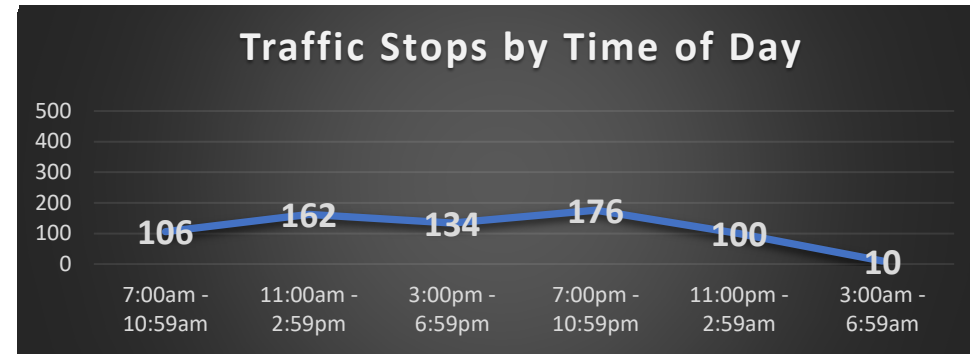

Coeur d'Alene Police Traffic Stops / Accidents: March 26 – April 22, 2026 (4 Weeks) With Temporal Heat Index (Time of Day / Day of Week)