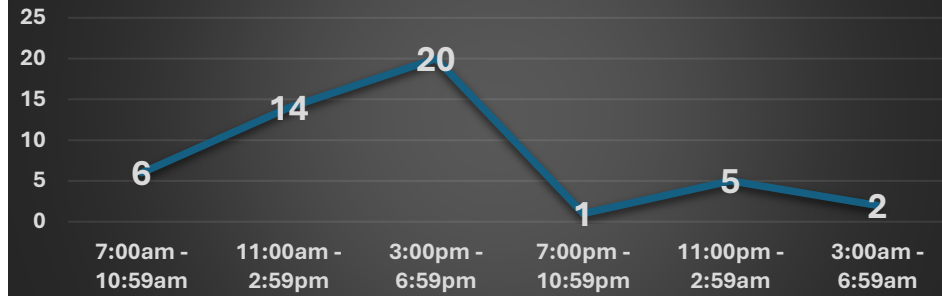

Accidents by Time of Day