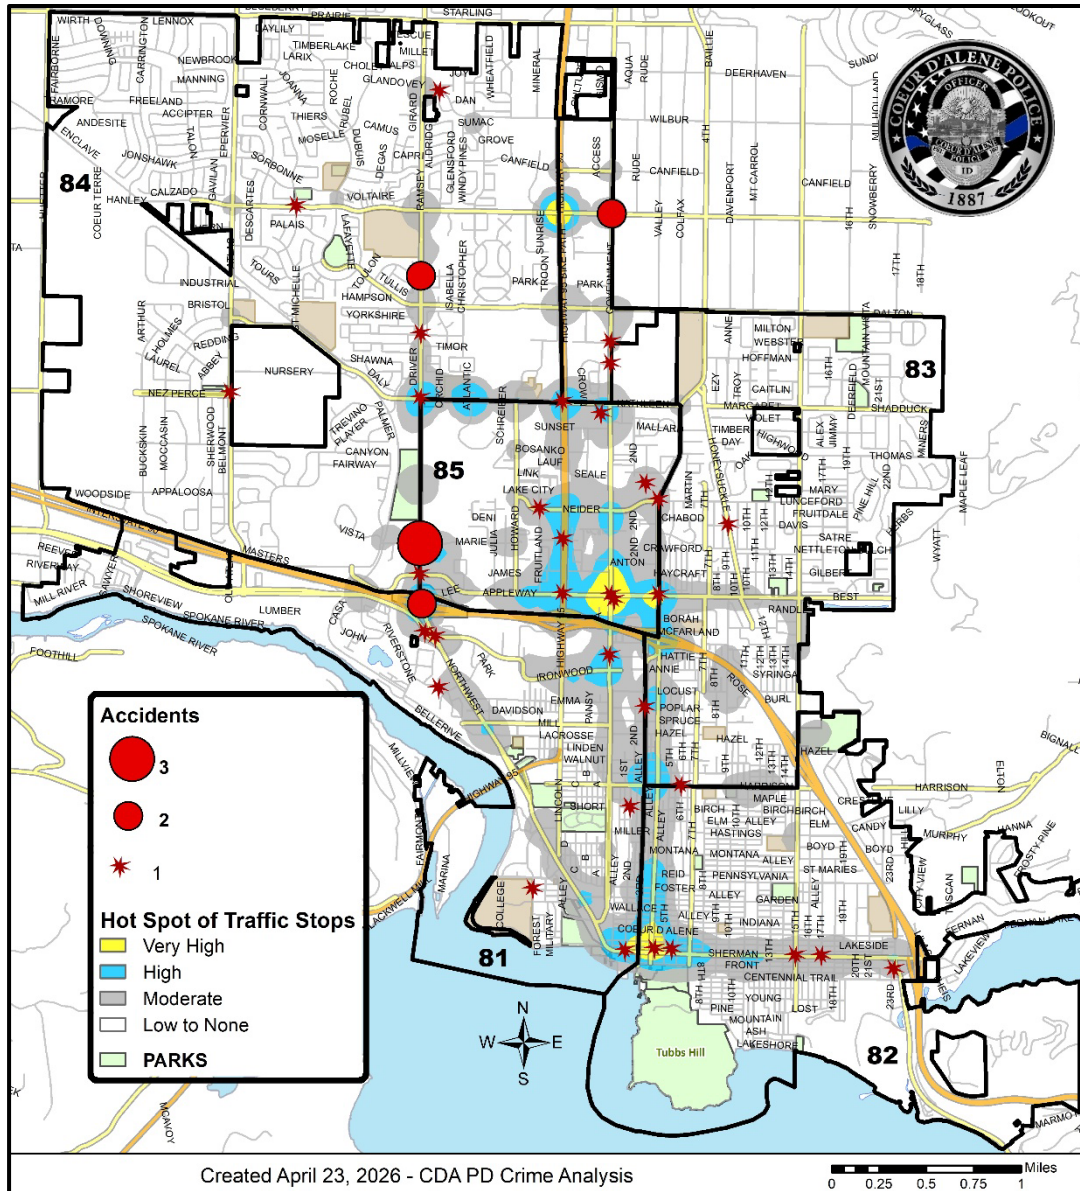

Coeur d'Alene Police Traffic Stops / Accidents: March 26 – April 22, 2026 (4 Weeks) With Temporal Heat Index (Time of Day / Day of Week)